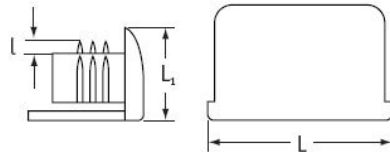

## O-SWPP1/O-SWPP2 - Lightweight Rectangular Inserts

2

1

Details:

- **Material: LDPE**
- **Color: black**
- Standard pack: see table

Symbol	Type	$L \times L_1$	$l$	Material	Color	Standard pack
		[mm]	[mm]			[szt./pcs]
O-SWPP1-30x50	1	30 × 50	1.0 - 1.2	LDPE	black	500