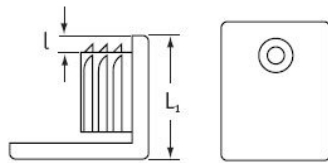

## O-SWPP1/O-SWPP2 - Lightweight Rectangular Inserts

2

1

Details:

- **Material: LDPE**
- **Color: black**
- Standard pack: see table

Symbol	Type	$L \times L_1$	$l$	Material	Color	Standard pack
		[mm]	[mm]			[szt./pcs]
O-SWPP1-30x50	1	30 × 50	1.0 - 1.2	LDPE	black	500