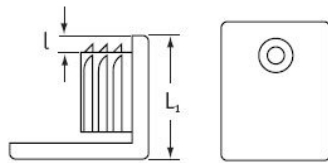

O-SWPP1/O-SWPP2 - Lightweight Rectangular Inserts

2

1

Details:

- **Material: LDPE**
- **Color: black**
- Standard pack: see table

Symbol	Type	$L \times L_1$	l	Material	Color	Standard pack
		[mm]	[mm]			[szt./pcs]
O-SWPP1-30x15	1	30 × 15	1.2	LDPE	black	1500