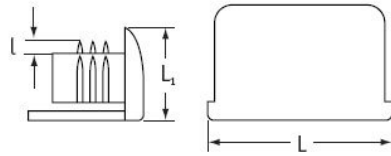

O-SWPP1/O-SWPP2 - Lightweight Rectangular Inserts

2

1

Details:

- **Material: LDPE**
- **Color: black**
- Standard pack: see table

Symbol	Type	$L \times L_1$	l	Material	Color	Standard pack
		[mm]	[mm]			[szt./pcs]
O-SWPP1-30x15	1	30 × 15	1.2	LDPE	black	1500