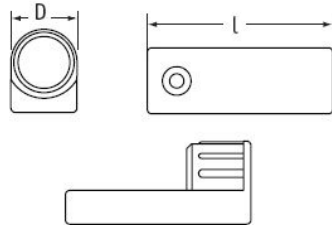

O-SWO - Stand-Off Round Feet

Details:

- **Material: LDPE**
- **Color: black**
- Standard pack: 500 pcs

Symbol	D	l	Material	Color	Standard pack	Notes
	[mm]	[mm]			[szt./pcs]	
O-SWO-38-517	38	51.7	LDPE	black	500	plain shank