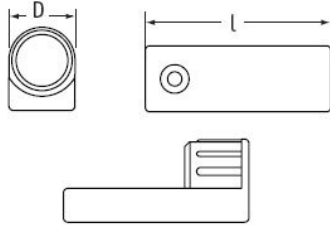

O-SWO - Stand-Off Round Feet

Details:

- **Material: LDPE**
- **Color: black**
- **Standard pack: 500 pcs**

Symbol	D	l	Material	Color	Standard pack	Notes
	[mm]	[mm]			[szt./pcs]	
O-SWO-30-515	30	51.5	LDPE	black	500	plain shank