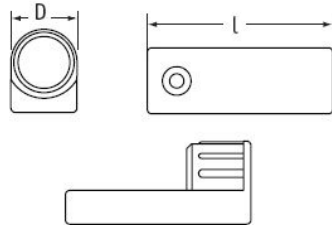

## O-SWO - Stand-Off Round Feet

**Details:**

- **Material: LDPE**
- **Color: black**
- Standard pack: 500 pcs

Symbol	D	l	Material	Color	Standard pack	Notes
	[mm]	[mm]			[szt./pcs]	
O-SWO-20-462	20	46.2	LDPE	black	500	-