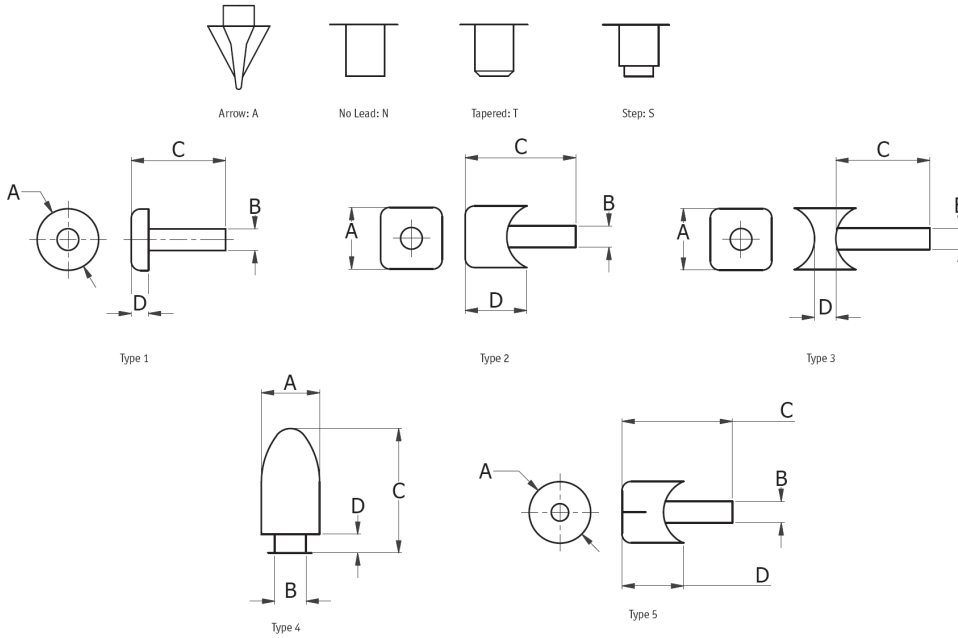

## O-SW - Stem bumpers

### Kształt końcówki Lead types

Details:

- **Material: PA**
- **Colour: natural**

Symbol	Type	A	B	C	D	Material	Color	Standard pack
		[mm]	[mm]	[mm]	[mm]			[szt./pcs]
O-SW-5S-030	5S	19.1	6.5	9.1	4.8	PA	natural	8000