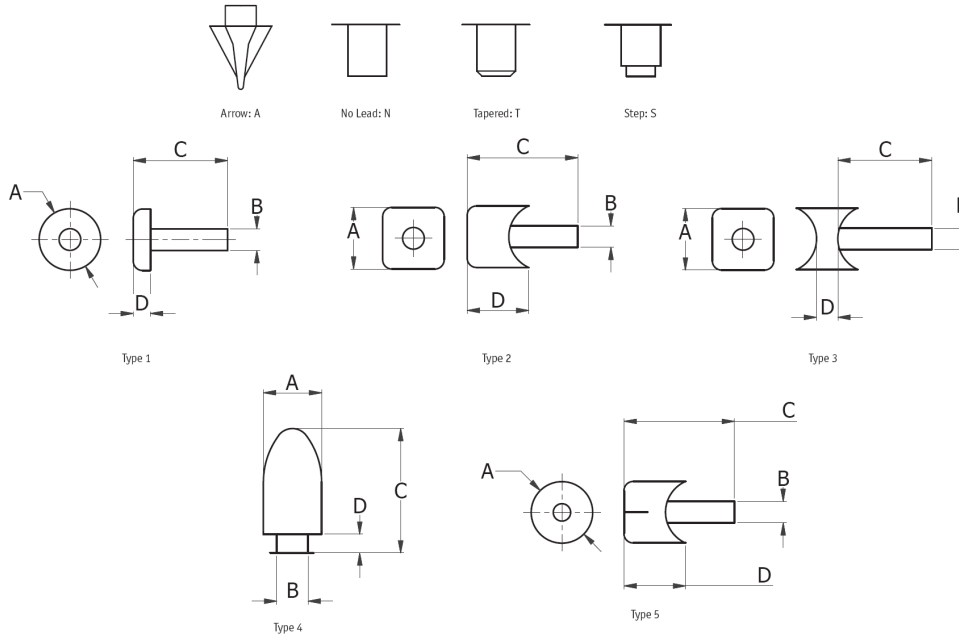

O-SW - Stem bumpers

Kształt końcówki Lead types

Details:

- **Material: PA**
- **Colour: natural**

Symbol	Type	A	B	C	D	Material	Color	Standard pack
		[mm]	[mm]	[mm]	[mm]			[szt./pcs]
O-SW-1T-075	1T	19.1	6.4	17.5	4.8	PA	natural	10000