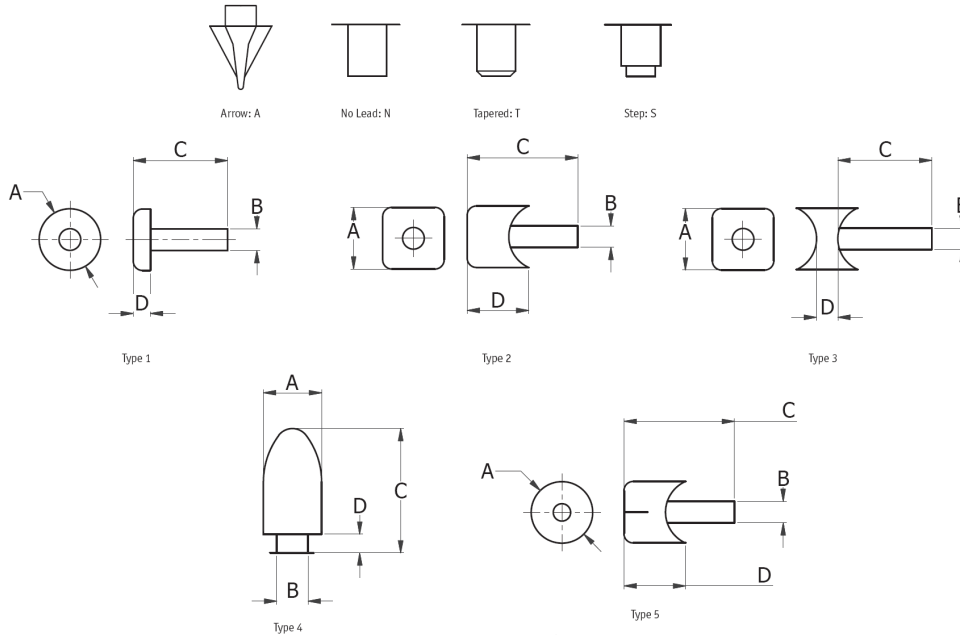

O-SW - Stem bumpers

Kształt końcówki Lead types

Details:

- **Material: PA**
- **Colour: natural**

Symbol	Type	A	B	C	D	Material	Color	Standard pack
		[mm]	[mm]	[mm]	[mm]			[szt./pcs]
O-SW-1N-005	1N	9.2	5.1	6.4	3.8	PA	natural	16000