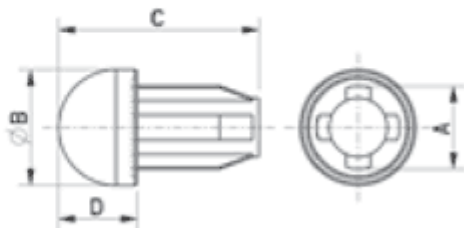

## O-STWC - Plug in feet

**Typ 1**  
Type 1

**Typ 2**  
Type 2

Details:

- **Material:** LDPE, PVC
- **Colour:** black, grey
- Standard pack: 500 pcs

| Symbol   | ØA   | Ext. diameter<br>ØB | C    | D    | Material | Color | Type |
|----------|------|---------------------|------|------|----------|-------|------|
|          | [mm] | [mm]                | [mm] | [mm] |          |       |      |
| O-STWC-2 | 6.8  | 9.5                 | 16.5 | 6.5  | PVC      | black | 2    |