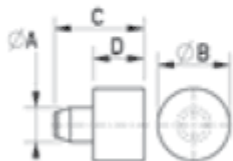

## O-STWC - Plug in feet

**Typ 1**  
Type 1

**Typ 2**  
Type 2

Details:

- **Material:** LDPE, PVC
- **Colour:** black, grey
- Standard pack: 500 pcs

| Symbol   | ØA   | Ext. diameter<br>ØB | C    | D    | Material | Color | Type |
|----------|------|---------------------|------|------|----------|-------|------|
|          | [mm] | [mm]                | [mm] | [mm] |          |       |      |
| O-STWC-2 | 6.8  | 9.5                 | 16.5 | 6.5  | PVC      | black | 2    |