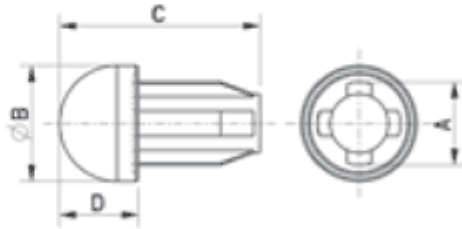

O-STWC - Plug in feet

Typ 1
Type 1

Typ 2
Type 2

Details:

- **Material:** LDPE, PVC
- **Colour:** black, grey
- Standard pack: 500 pcs

Symbol	ØA	Ext. diameter ØB	C	D	Material	Color	Type
	[mm]	[mm]	[mm]	[mm]			
O-STWC-1	4.7	10	12	7	LDPE	grey	1