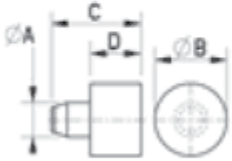

O-STWC - Plug in feet

Typ 1
Type 1

Typ 2
Type 2

Details:

- **Material:** LDPE, PVC
- **Colour:** black, grey
- Standard pack: 500 pcs

Symbol	ØA	Ext. diameter ØB	C	D	Material	Color	Type
	[mm]	[mm]	[mm]	[mm]			
O-STWC-1	4.7	10	12	7	LDPE	grey	1