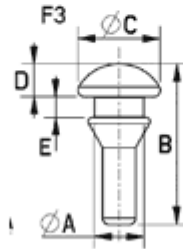

O-STW - Insert Foot

Typ 1

Typ 2

Typ 3

Details:

- **Material: PVC**
- **Color: Black or Natural**
- Prevents sliding and reduces vibration
- Easy mounting through simple design

Symbol	Recommended panel thickness	A	B	C	D	E	Type	Material	Color
	[mm]	[mm]	[mm]	[mm]	[mm]				
O-STW-60-195	1.2	6	19.5	10	2.5	4	3	PVC	black