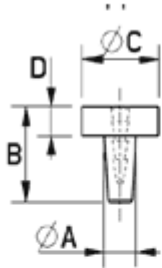

O-STW - Insert Foot

Typ 1

Typ 2

Typ 3

Details:

- **Material: PVC**
- **Color: Black or Natural**
- Prevents sliding and reduces vibration
- Easy mounting through simple design

Symbol	Recommended panel thickness	A	B	C	D	E	Type	Material	Color
	[mm]	[mm]	[mm]	[mm]	[mm]				
O-STW-60-195	1.2	6	19.5	10	2.5	4	3	PVC	black