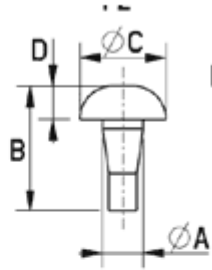

O-STW - Insert Foot

Typ 1

Typ 2

Typ 3

Details:

- **Material: PVC**
- **Color: Black or Natural**
- Prevents sliding and reduces vibration
- Easy mounting through simple design

Symbol	Recommended panel thickness	A	B	C	D	E	Type	Material	Color
	[mm]	[mm]	[mm]	[mm]	[mm]				
O-STW-60-195	1.2	6	19.5	10	2.5	4	3	PVC	black