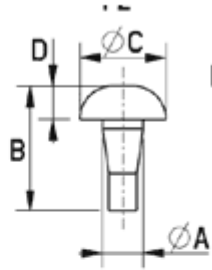

O-STW - Insert Foot

Typ 1

Typ 2

Typ 3

Details:

- **Material: PVC**
- **Color: Black or Natural**
- Prevents sliding and reduces vibration
- Easy mounting through simple design

Symbol	Recommended panel thickness	A	B	C	D	E	Type	Material	Color
	[mm]	[mm]	[mm]	[mm]	[mm]				
O-STW-50-130	-	5	13	13	3	-	1	PVC	black