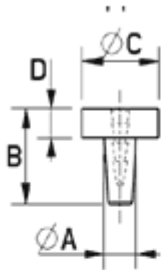

O-STW - Insert Foot

Typ 1

Typ 2

Typ 3

Details:

- **Material: PVC**
- **Color: Black or Natural**
- Prevents sliding and reduces vibration
- Easy mounting through simple design

Symbol	Recommended panel thickness	A	B	C	D	E	Type	Material	Color
	[mm]	[mm]	[mm]	[mm]	[mm]				
O-STW-50-130	-	5	13	13	3	-	1	PVC	black