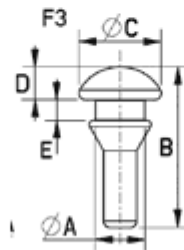

O-STW - Insert Foot

Typ 1

Typ 2

Typ 3

Details:

- **Material: PVC**
- **Color: Black or Natural**
- Prevents sliding and reduces vibration
- Easy mounting through simple design

Symbol	Recommended panel thickness	A	B	C	D	E	Type	Material	Color
	[mm]	[mm]	[mm]	[mm]	[mm]				
O-STW-50-130	-	5	13	13	3	-	1	PVC	black