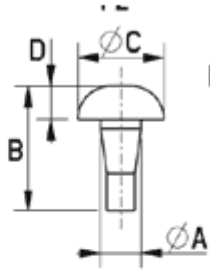

## O-STW - Insert Foot

Typ 1

Typ 2

Typ 3

Details:

- **Material: PVC**
- **Color: Black or Natural**
- Prevents sliding and reduces vibration
- Easy mounting through simple design

Symbol	Recommended panel thickness	A	B	C	D	E	Type	Material	Color
	[mm]	[mm]	[mm]	[mm]	[mm]				
O-STW-50-100	-	5	10	16	4	-	1	PVC	black