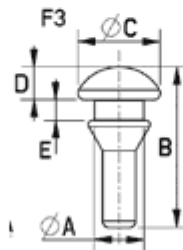

## O-STW - Insert Foot

Typ 1

Typ 2

Typ 3

Details:

- **Material: PVC**
- **Color: Black or Natural**
- Prevents sliding and reduces vibration
- Easy mounting through simple design

Symbol	Recommended panel thickness	A	B	C	D	E	Type	Material	Color
	[mm]	[mm]	[mm]	[mm]	[mm]				
O-STW-50-100	-	5	10	16	4	-	1	PVC	black