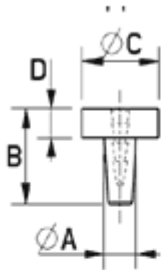

## O-STW - Insert Foot

Typ 1

Typ 2

Typ 3

Details:

- **Material: PVC**
- **Color: Black or Natural**
- Prevents sliding and reduces vibration
- Easy mounting through simple design

Symbol	Recommended panel thickness	A	B	C	D	E	Type	Material	Color
	[mm]	[mm]	[mm]	[mm]	[mm]				
O-STW-50-100	-	5	10	16	4	-	1	PVC	black