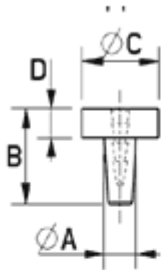

## O-STW - Insert Foot

Typ 1

Typ 2

Typ 3

Details:

- **Material: PVC**
- **Color: Black or Natural**
- Prevents sliding and reduces vibration
- Easy mounting through simple design

Symbol	Recommended panel thickness	A	B	C	D	E	Type	Material	Color
	[mm]	[mm]	[mm]	[mm]	[mm]	[mm]			
O-STW-42-130	-	4.2	13	9	3.5	-	2	PVC	natural