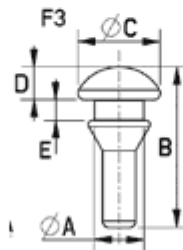

## O-STW - Insert Foot

Typ 1

Typ 2

Typ 3

Details:

- **Material: PVC**
- **Color: Black or Natural**
- Prevents sliding and reduces vibration
- Easy mounting through simple design

Symbol	Recommended panel thickness	A	B	C	D	E	Type	Material	Color
	[mm]	[mm]	[mm]	[mm]	[mm]	[mm]			
O-STW-42-130	-	4.2	13	9	3.5	-	2	PVC	natural