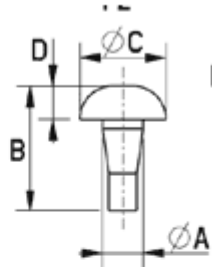

## O-STW - Insert Foot

Typ 1

Typ 2

Typ 3

Details:

- **Material: PVC**
- **Color: Black or Natural**
- Prevents sliding and reduces vibration
- Easy mounting through simple design

Symbol	Recommended panel thickness	A	B	C	D	E	Type	Material	Color
	[mm]	[mm]	[mm]	[mm]	[mm]	[mm]			
O-STW-42-130	-	4.2	13	9	3.5	-	2	PVC	natural