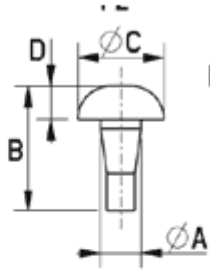

## O-STW - Insert Foot

Typ 1

Typ 2

Typ 3

Details:

- **Material: PVC**
- **Color: Black or Natural**
- Prevents sliding and reduces vibration
- Easy mounting through simple design

Symbol	Recommended panel thickness	A	B	C	D	E	Type	Material	Color
	[mm]	[mm]	[mm]	[mm]	[mm]				
O-STW-40-100	-	4	10	12	3	-	1	PVC	black