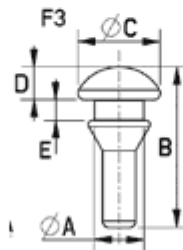

## O-STW - Insert Foot

Typ 1

Typ 2

Typ 3

Details:

- **Material: PVC**
- **Color: Black or Natural**
- Prevents sliding and reduces vibration
- Easy mounting through simple design

Symbol	Recommended panel thickness	A	B	C	D	E	Type	Material	Color
	[mm]	[mm]	[mm]	[mm]	[mm]				
O-STW-40-100	-	4	10	12	3	-	1	PVC	black