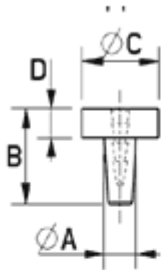

## O-STW - Insert Foot

Typ 1

Typ 2

Typ 3

Details:

- **Material: PVC**
- **Color: Black or Natural**
- Prevents sliding and reduces vibration
- Easy mounting through simple design

Symbol	Recommended panel thickness	A	B	C	D	E	Type	Material	Color
	[mm]	[mm]	[mm]	[mm]	[mm]				
O-STW-40-100	-	4	10	12	3	-	1	PVC	black