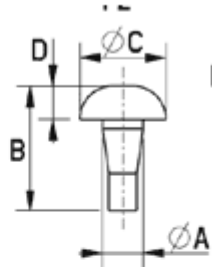

O-STW - Insert Foot

Typ 1

Typ 2

Typ 3

Details:

- **Material: PVC**
- **Color: Black or Natural**
- Prevents sliding and reduces vibration
- Easy mounting through simple design

Symbol	Recommended panel thickness	A	B	C	D	E	Type	Material	Color
	[mm]	[mm]	[mm]	[mm]	[mm]				
O-STW-30-100	-	3	10	8	3	-	1	PVC	black