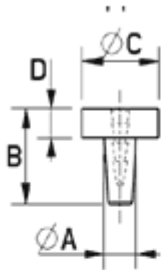

O-STW - Insert Foot

Typ 1

Typ 2

Typ 3

Details:

- **Material: PVC**
- **Color: Black or Natural**
- Prevents sliding and reduces vibration
- Easy mounting through simple design

Symbol	Recommended panel thickness	A	B	C	D	E	Type	Material	Color
	[mm]	[mm]	[mm]	[mm]	[mm]				
O-STW-30-100	-	3	10	8	3	-	1	PVC	black