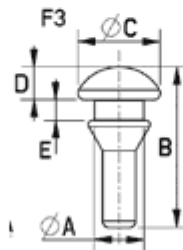

O-STW - Insert Foot

Typ 1

Typ 2

Typ 3

Details:

- **Material: PVC**
- **Color: Black or Natural**
- Prevents sliding and reduces vibration
- Easy mounting through simple design

Symbol	Recommended panel thickness	A	B	C	D	E	Type	Material	Color
	[mm]	[mm]	[mm]	[mm]	[mm]				
O-STW-30-100	-	3	10	8	3	-	1	PVC	black