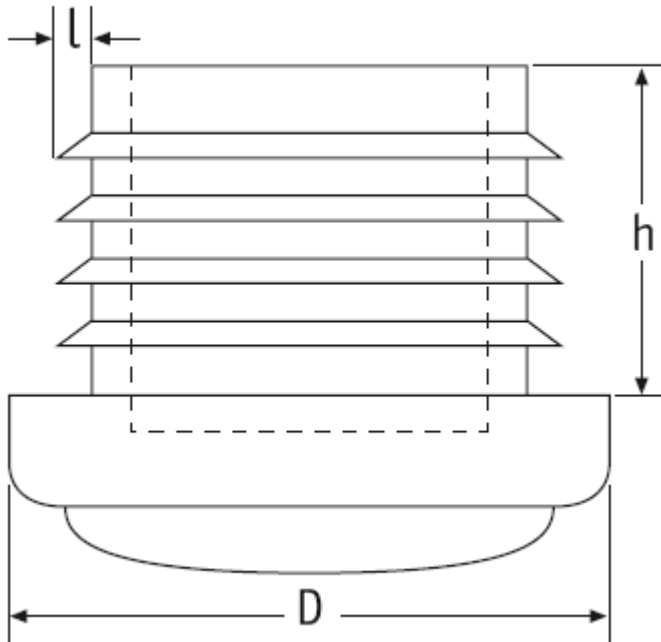

O-SSF - Felt Glides

Details:

- **Material: Nylon with Felt Base**
- Inserts with felt base to protect wooden floor surfaces

Symbol	Ext. diameter D	l	h	Material	Color	Standard pack
	[mm]	[mm]	[mm]			[szt./pcs]
O-SSF-32	32	1.5 - 2.0	19	PA	black	1250