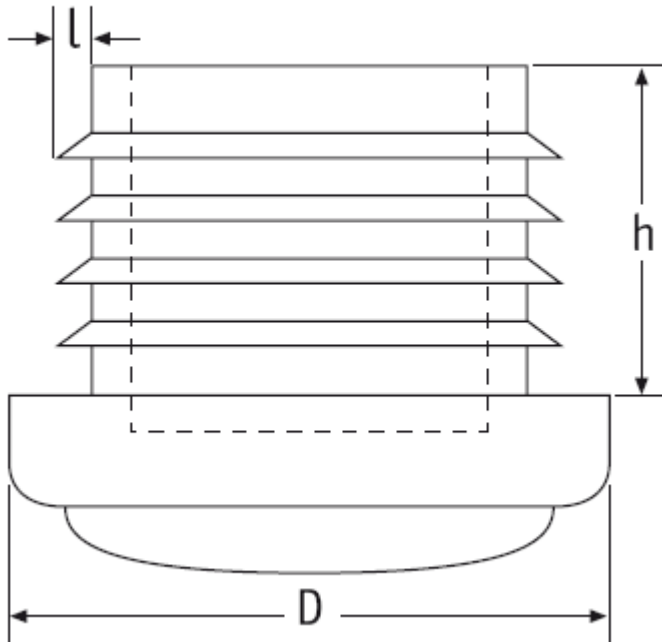

O-SSF - Felt Glides

Details:

- **Material: Nylon with Felt Base**
- Inserts with felt base to protect wooden floor surfaces

Symbol	Ext. diameter D	l	h	Material	Color	Standard pack
	[mm]	[mm]	[mm]			[szt./pcs]
O-SSF-25	25	1.5 - 2.0	19	PA	black	2250