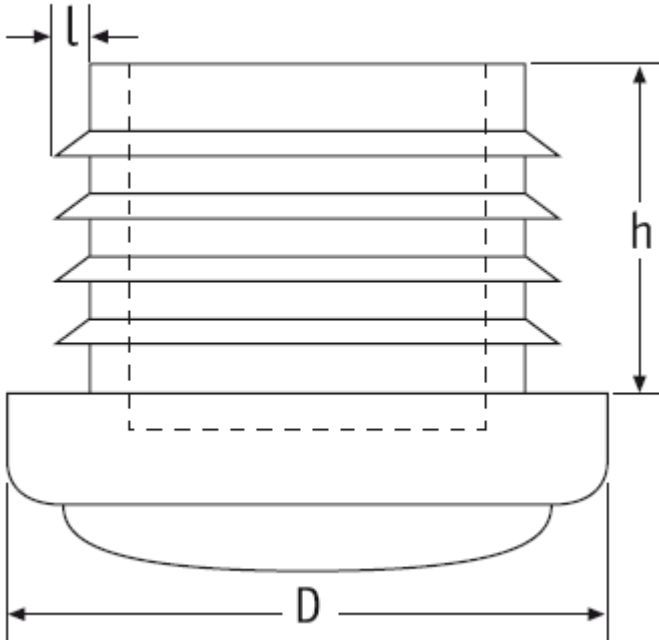

O-SSF - Felt Glides

Details:

- **Material: Nylon with Felt Base**
- Inserts with felt base to protect wooden floor surfaces

Symbol	Ext. diameter D	l	h	Material	Color	Standard pack
	[mm]	[mm]	[mm]			[szt./pcs]
O-SSF-22	22	1.5 - 2.0	19	PA	black	2500