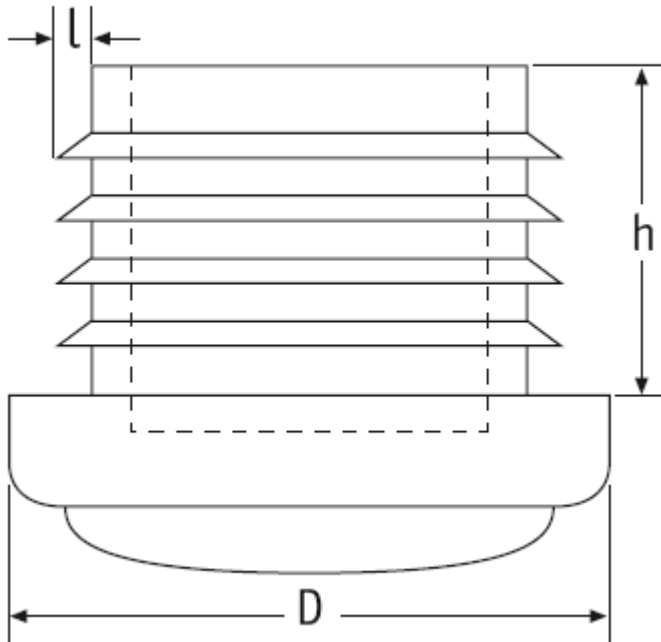

O-SSF - Felt Glides

Details:

- **Material: Nylon with Felt Base**
- Inserts with felt base to protect wooden floor surfaces

Symbol	Ext. diameter D	l	h	Material	Color	Standard pack
	[mm]	[mm]	[mm]			[szt./pcs]
O-SSF-20	20	1.5 - 2.0	19	PA	black	1750