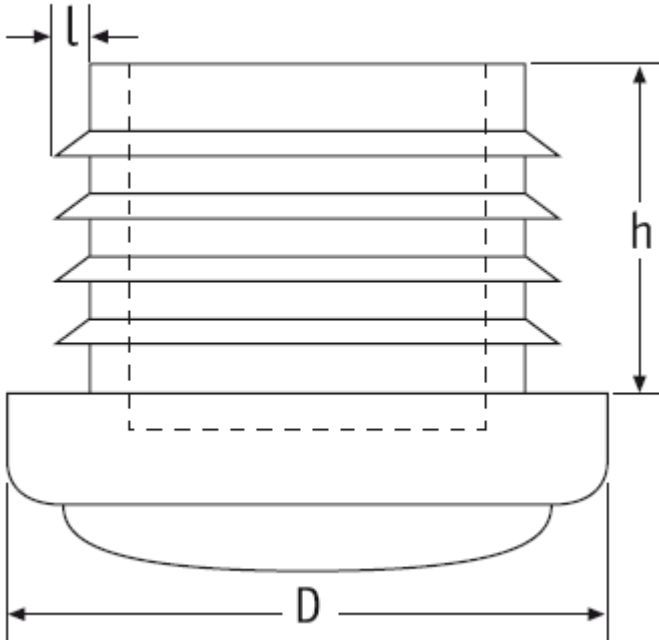

O-SSF - Felt Glides

Details:

- **Material: Nylon with Felt Base**
- Inserts with felt base to protect wooden floor surfaces

Symbol	Ext. diameter D	l	h	Material	Color	Standard pack
	[mm]	[mm]	[mm]			[szt./pcs]
O-SSF-19	19	1.5 - 2.0	19	PA	black	1750