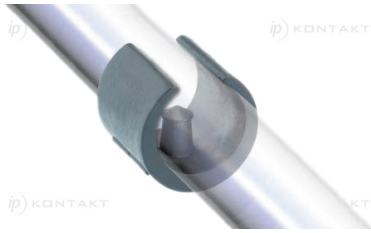

## O-SPO - Metric Saddle Feet

**Details:**

- **Material: LDPE**
- **Color: black**
- Fit around metal tubes to act as a foot
- Ideal for protecting floor surfaces
- Standard pack: see table

Symbol	Fits tube diameter	Peg diameter	Material	Color	Standard pack
	[mm]	[mm]			[szt./pcs]
O-SPO-2830	28 - 30	7.5	LDPE	black	1500