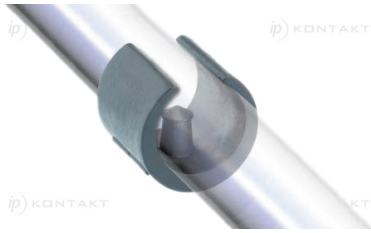

## O-SPO - Metric Saddle Feet

**Details:**

- **Material: LDPE**
- **Color: black**
- Fit around metal tubes to act as a foot
- Ideal for protecting floor surfaces
- Standard pack: see table

Symbol	Fits tube diameter	Peg diameter	Material	Color	Standard pack
	[mm]	[mm]			[szt./pcs]
O-SPO-2426	24 - 26	7.5	LDPE	black	1500