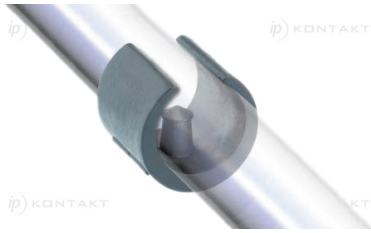

## O-SPO - Metric Saddle Feet

**Details:**

- **Material: LDPE**
- **Color: black**
- Fit around metal tubes to act as a foot
- Ideal for protecting floor surfaces
- Standard pack: see table

Symbol	Fits tube diameter	Peg diameter	Material	Color	Standard pack
	[mm]	[mm]			[szt./pcs]
O-SPO-2022	20 - 22	5.5	LDPE	black	3000