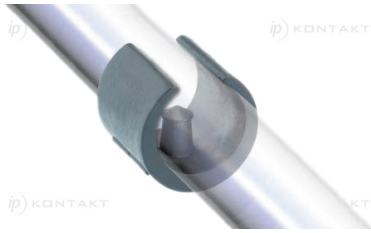

O-SPO - Metric Saddle Feet

Details:

- **Material: LDPE**
- **Color: black**
- Fit around metal tubes to act as a foot
- Ideal for protecting floor surfaces
- Standard pack: see table

Symbol	Fits tube diameter	Peg diameter	Material	Color	Standard pack
	[mm]	[mm]			[szt./pcs]
O-SPO-1820	18 - 20	5.5	LDPE	black	4000