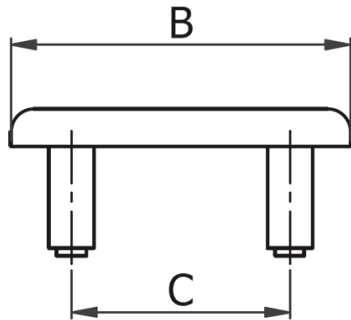

## O-SP - Double Stem Bumpers

Details:

- **Material: PA**
- **Kolor: naturalny**
- Standard pack: 3500 pcs

Symbol	Mounting hole diameter	A	B	C	D	E	Material	Color
	[mm]	[mm]	[mm]	[mm]	[mm]	[mm]		
O-SP	4.8	9.5	25.4	15.9	12.7	3.2	PA	natural