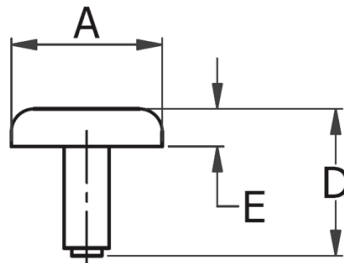

## O-SP - Double Stem Bumpers

Details:

- **Material: PA**
- **Kolor: naturalny**
- Standard pack: 3500 pcs

Symbol	Mounting hole diameter	A	B	C	D	E	Material	Color
	[mm]	[mm]	[mm]	[mm]	[mm]	[mm]		
O-SP	4.8	9.5	25.4	15.9	12.7	3.2	PA	natural