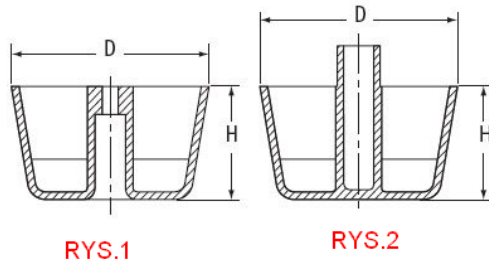

O-SOFM - Glide Feet

Details:

- **Material: PP**
- **Color: black -BLK, silver -SIL**
- Ideal for wooden furniture and cabinets
- Smooth non-abrasive surface ideal for wooden and carpeted floors
- Type 1: screw fixing
- Type 2: knock-on assembly
- Standard pack: see table

Symbol	Fig.	Ext. diameter D	Height H	Material	Color	Standard pack
		[mm]	[mm]			[szt./pcs]
O-SOFM-2421-SIL	1	50	34	PP	silver	900