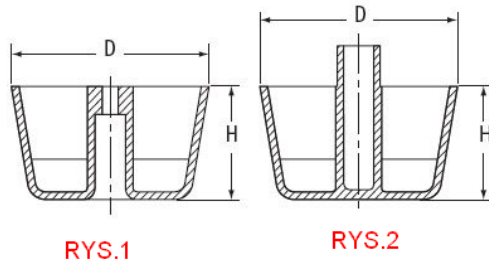

O-SOFM - Glide Feet

Details:

- **Material: PP**
- **Color: black -BLK, silver -SIL**
- Ideal for wooden furniture and cabinets
- Smooth non-abrasive surface ideal for wooden and carpeted floors
- Type 1: screw fixing
- Type 2: knock-on assembly
- Standard pack: see table

Symbol	Fig.	Ext. diameter D	Height H	Material	Color	Standard pack
		[mm]	[mm]			[szt./pcs]
O-SOFM-2421-BLK	1	50	34	PP	black	900