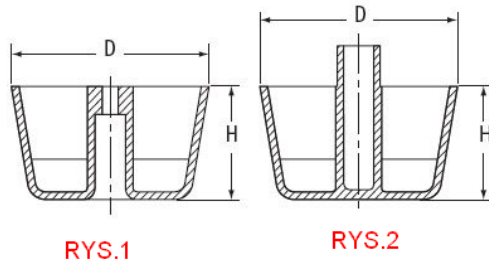

## O-SOFM - Glide Feet

**Details:**

- **Material: PP**
- **Color: black -BLK, silver -SIL**
- Ideal for wooden furniture and cabinets
- Smooth non-abrasive surface ideal for wooden and carpeted floors
- Type 1: screw fixing
- Type 2: knock-on assembly
- Standard pack: see table

Symbol	Fig.	Ext. diameter D	Height H	Material	Color	Standard pack
		[mm]	[mm]			[szt./pcs]
O-SOFM-2420-BLK	2	50	34	PP	black	800