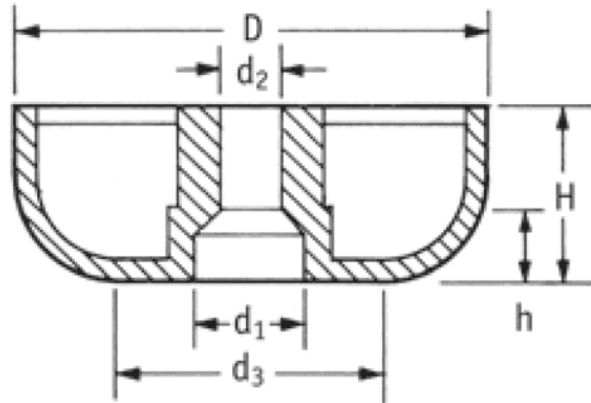

O-SOFG - Screw-On Feet

**Rys. 1**  
Fig. 1

**Rys. 2**  
Fig. 2

Details:

- **Material: LDPE, TPR or Natural Rubber**
- **Colour: black**
- TPR is recommended for excellent slip resistance
- Fit with screws (not supplied)
- Standard pack: see table

Symbol	Fig.	Height H	Ext. diameter D	d <sub>3</sub>	d <sub>2</sub>	d <sub>1</sub>	h	Material	Color	Standard pack
		[mm]	[mm]	[mm]	[mm]	[mm]	[mm]			[szt./pcs]
O-SOFG-2-230-350-3	2	23	35	30	9	6	5	natural rubber	black	450