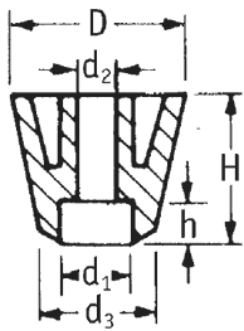

O-SOFG - Screw-On Feet

**Rys. 1**  
Fig. 1

**Rys. 2**  
Fig. 2

Details:

- **Material: LDPE, TPR or Natural Rubber**
- **Colour: black**
- TPR is recommended for excellent slip resistance
- Fit with screws (not supplied)
- Standard pack: see table

Symbol	Fig.	Height H	Ext. diameter D	d <sub>3</sub>	d <sub>2</sub>	d <sub>1</sub>	h	Material	Color	Standard pack
		[mm]	[mm]	[mm]	[mm]	[mm]	[mm]			[szt./pcs]
O-SOFG-2-230-350-3	2	23	35	30	9	6	5	natural rubber	black	450