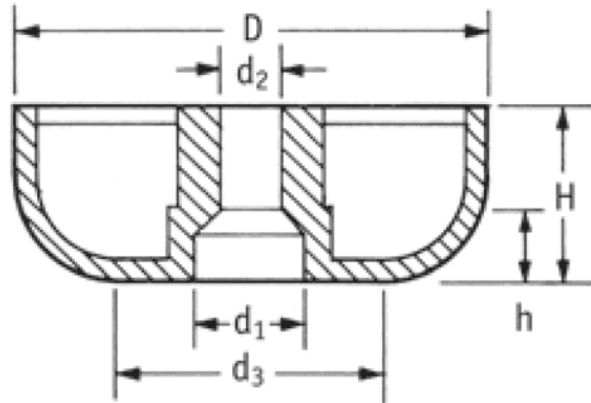

O-SOFG - Screw-On Feet

Rys. 1
Fig. 1

Rys. 2
Fig. 2

Details:

- **Material: LDPE, TPR or Natural Rubber**
- **Colour: black**
- TPR is recommended for excellent slip resistance
- Fit with screws (not supplied)
- Standard pack: see table

Symbol	Fig.	Height H	Ext. diameter D	d ₃	d ₂	d ₁	h	Material	Color	Standard pack
		[mm]								[mm]
O-SOFG-2-190-550-1	2	19	55	40	10.5	5	12	LDPE	black	750