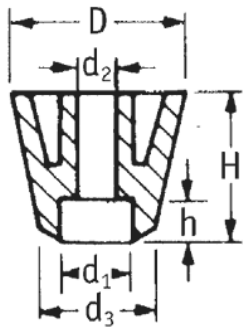

O-SOFG - Screw-On Feet

Rys. 1
Fig. 1

Rys. 2
Fig. 2

Details:

- **Material: LDPE, TPR or Natural Rubber**
- **Colour: black**
- TPR is recommended for excellent slip resistance
- Fit with screws (not supplied)
- Standard pack: see table

Symbol	Fig.	Height H	Ext. diameter D	d ₃	d ₂	d ₁	h	Material	Color	Standard pack
		[mm]								[mm]
O-SOFG-2-190-550-1	2	19	55	40	10.5	5	12	LDPE	black	750