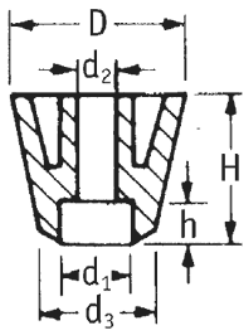

O-SOFG - Screw-On Feet

Rys. 1
Fig. 1

Rys. 2
Fig. 2

Details:

- **Material: LDPE, TPR or Natural Rubber**
- **Colour: black**
- TPR is recommended for excellent slip resistance
- Fit with screws (not supplied)
- Standard pack: see table

Symbol	Fig.	Height H	Ext. diameter D	d ₃	d ₂	d ₁	h	Material	Color	Standard pack
		[mm]	[mm]	[mm]	[mm]	[mm]	[mm]			[szt./pcs]
O-SOFG-2-160-450-1	2	16	45	30	10.5	5	10	LDPE	black	3000