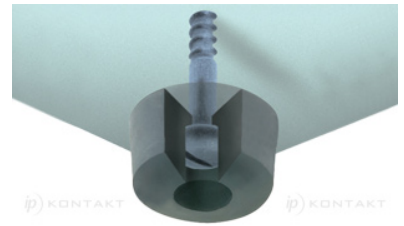

O-SOFG - Screw-On Feet

Rys. 1
Fig. 1

Rys. 2
Fig. 2

Details:

- **Material: LDPE, TPR or Natural Rubber**
- **Colour: black**
- TPR is recommended for excellent slip resistance
- Fit with screws (not supplied)
- Standard pack: see table

Symbol	Fig.	Height H	Ext. diameter D	d ₃	d ₂	d ₁	h	Material	Color	Standard pack
		[mm]	[mm]	[mm]	[mm]	[mm]	[mm]			[szt./pcs]
O-SOFG-2-160-450-1	2	16	45	30	10.5	5	10	LDPE	black	3000