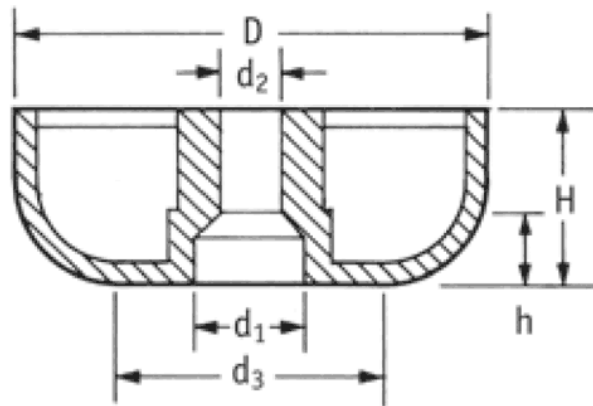

O-SOFG - Screw-On Feet

Rys. 1
Fig. 1

Rys. 2
Fig. 2

Details:

- **Material: LDPE, TPR or Natural Rubber**
- **Colour: black**
- TPR is recommended for excellent slip resistance
- Fit with screws (not supplied)
- Standard pack: see table

Symbol	Fig.	Height H	Ext. diameter D	d ₃	d ₂	d ₁	h	Material	Color	Standard pack
		[mm]	[mm]	[mm]	[mm]	[mm]	[mm]			[szt./pcs]
O-SOFG-2-160-450-1	2	16	45	30	10.5	5	10	LDPE	black	3000