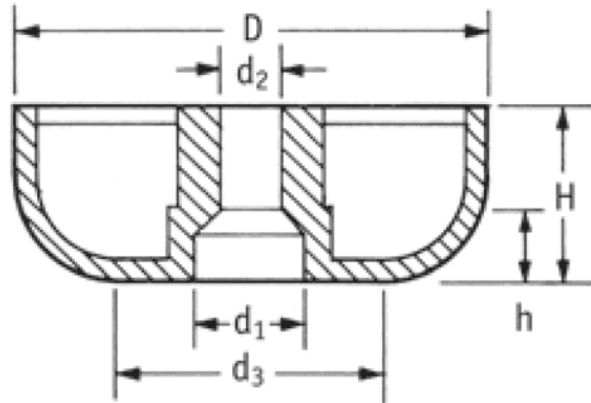

O-SOFG - Screw-On Feet

Rys. 1
Fig. 1

Rys. 2
Fig. 2

Details:

- **Material: LDPE, TPR or Natural Rubber**
- **Colour: black**
- TPR is recommended for excellent slip resistance
- Fit with screws (not supplied)
- Standard pack: see table

Symbol	Fig.	Height H	Ext. diameter D	d ₃	d ₂	d ₁	h	Material	Color	Standard pack
		[mm]	[mm]	[mm]	[mm]	[mm]	[mm]			[szt./pcs]
O-SOFG-2-150-270-3	2	15	27	20	10	6	10	natural rubber	black	250