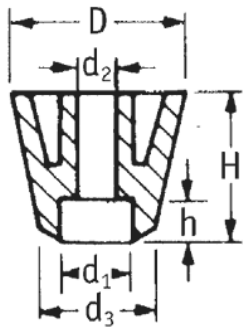

O-SOFG - Screw-On Feet

Rys. 1
Fig. 1

Rys. 2
Fig. 2

Details:

- **Material: LDPE, TPR or Natural Rubber**
- **Colour: black**
- TPR is recommended for excellent slip resistance
- Fit with screws (not supplied)
- Standard pack: see table

Symbol	Fig.	Height H	Ext. diameter D	d ₃	d ₂	d ₁	h	Material	Color	Standard pack
		[mm]	[mm]	[mm]	[mm]	[mm]	[mm]			[szt./pcs]
O-SOFG-2-150-270-3	2	15	27	20	10	6	10	natural rubber	black	250