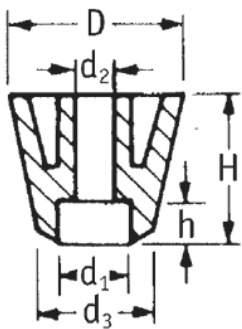

## O-SOFG - Screw-On Feet

**Rys. 1**  
Fig. 1

**Rys. 2**  
Fig. 2

**Details:**

- **Material: LDPE, TPR or Natural Rubber**
- **Colour: black**
- TPR is recommended for excellent slip resistance
- Fit with screws (not supplied)
- Standard pack: see table

Symbol	Fig.	Height H	Ext. diameter D	d <sub>3</sub>	d <sub>2</sub>	d <sub>1</sub>	h	Material	Color	Standard pack
		[mm]	[mm]	[mm]	[mm]	[mm]	[mm]			[szt./pcs]
O-SOFG-2-095-175-2	2	9.5	17.5	17.5	7.9	4	5.2	TPR	black	3500