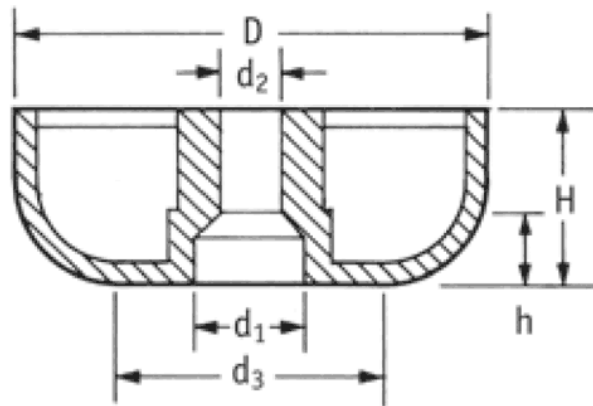

## O-SOFG - Screw-On Feet

**Rys. 1**  
Fig. 1

**Rys. 2**  
Fig. 2

**Details:**

- **Material: LDPE, TPR or Natural Rubber**
- **Colour: black**
- TPR is recommended for excellent slip resistance
- Fit with screws (not supplied)
- Standard pack: see table

Symbol	Fig.	Height H	Ext. diameter D	d <sub>3</sub>	d <sub>2</sub>	d <sub>1</sub>	h	Material	Color	Standard pack
		[mm]	[mm]	[mm]	[mm]	[mm]	[mm]			[szt./pcs]
O-SOFG-2-095-175-2	2	9.5	17.5	17.5	7.9	4	5.2	TPR	black	3500