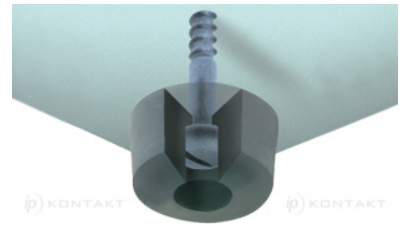

## O-SOFG - Screw-On Feet

**Rys. 1**  
Fig. 1

**Rys. 2**  
Fig. 2

**Details:**

- **Material: LDPE, TPR or Natural Rubber**
- **Colour: black**
- TPR is recommended for excellent slip resistance
- Fit with screws (not supplied)
- Standard pack: see table

Symbol	Fig.	Height H	Ext. diameter D	d <sub>3</sub>	d <sub>2</sub>	d <sub>1</sub>	h	Material	Color	Standard pack
		[mm]	[mm]	[mm]	[mm]	[mm]	[mm]			[szt./pcs]
O-SOFG-2-095-175-2	2	9.5	17.5	17.5	7.9	4	5.2	TPR	black	3500