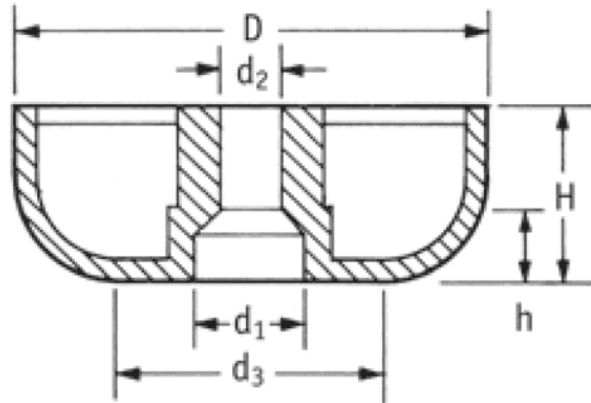

O-SOFG - Screw-On Feet

Rys. 1
Fig. 1

Rys. 2
Fig. 2

Details:

- **Material: LDPE, TPR or Natural Rubber**
- **Colour: black**
- TPR is recommended for excellent slip resistance
- Fit with screws (not supplied)
- Standard pack: see table

Symbol	Fig.	Height H	Ext. diameter D	d ₃	d ₂	d ₁	h	Material	Color	Standard pack
		[mm]	[mm]	[mm]	[mm]	[mm]	[mm]			[szt./pcs]
O-SOFG-2-095-175-1	2	9.5	17.5	17.5	7.9	4	5.2	LDPE	black	3500