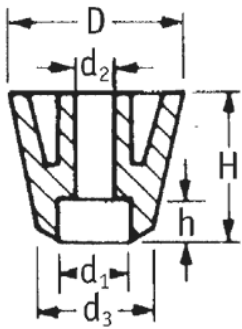

O-SOFG - Screw-On Feet

Rys. 1
Fig. 1

Rys. 2
Fig. 2

Details:

- **Material: LDPE, TPR or Natural Rubber**
- **Colour: black**
- TPR is recommended for excellent slip resistance
- Fit with screws (not supplied)
- Standard pack: see table

Symbol	Fig.	Height H	Ext. diameter D	d ₃	d ₂	d ₁	h	Material	Color	Standard pack
		[mm]	[mm]	[mm]	[mm]	[mm]	[mm]			[szt./pcs]
O-SOFG-2-095-175-1	2	9.5	17.5	17.5	7.9	4	5.2	LDPE	black	3500