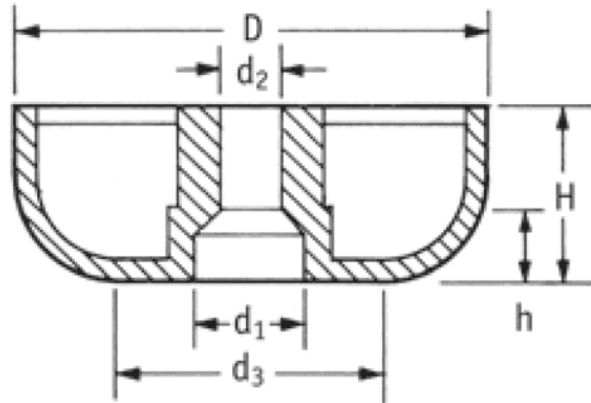

O-SOFG - Screw-On Feet

Rys. 1
Fig. 1

Rys. 2
Fig. 2

Details:

- **Material: LDPE, TPR or Natural Rubber**
- **Colour: black**
- TPR is recommended for excellent slip resistance
- Fit with screws (not supplied)
- Standard pack: see table

Symbol	Fig.	Height H	Ext. diameter D	d ₃	d ₂	d ₁	h	Material	Color	Standard pack
		[mm]	[mm]	[mm]	[mm]	[mm]	[mm]			[szt./pcs]
O-SOFG-2-090-250-3	2	9	25	20	13.5	5	6	natural rubber	black	250