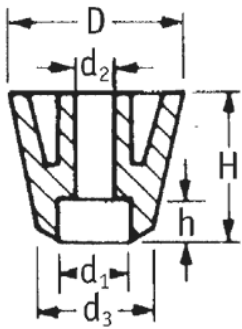

O-SOFG - Screw-On Feet

Rys. 1
Fig. 1

Rys. 2
Fig. 2

Details:

- **Material: LDPE, TPR or Natural Rubber**
- **Colour: black**
- TPR is recommended for excellent slip resistance
- Fit with screws (not supplied)
- Standard pack: see table

Symbol	Fig.	Height H	Ext. diameter D	d ₃	d ₂	d ₁	h	Material	Color	Standard pack
		[mm]	[mm]	[mm]	[mm]	[mm]	[mm]			[szt./pcs]
O-SOFG-2-090-250-3	2	9	25	20	13.5	5	6	natural rubber	black	250