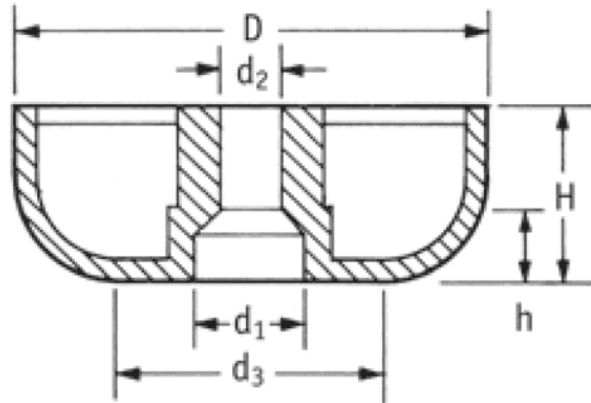

O-SOFG - Screw-On Feet

Rys. 1
Fig. 1

Rys. 2
Fig. 2

Details:

- **Material: LDPE, TPR or Natural Rubber**
- **Colour: black**
- TPR is recommended for excellent slip resistance
- Fit with screws (not supplied)
- Standard pack: see table

Symbol	Fig.	Height H	Ext. diameter D	d ₃	d ₂	d ₁	h	Material	Color	Standard pack
		[mm]	[mm]	[mm]	[mm]	[mm]	[mm]			[szt./pcs]
O-SOFG-2-090-160-3	2	9	16	13	7	3	4	natural rubber	black	425