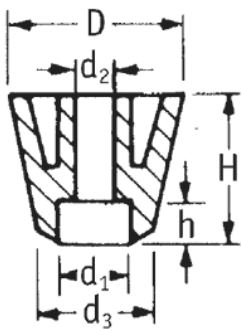

O-SOFG - Screw-On Feet

Rys. 1
Fig. 1

Rys. 2
Fig. 2

Details:

- **Material: LDPE, TPR or Natural Rubber**
- **Colour: black**
- TPR is recommended for excellent slip resistance
- Fit with screws (not supplied)
- Standard pack: see table

Symbol	Fig.	Height H	Ext. diameter D	d ₃	d ₂	d ₁	h	Material	Color	Standard pack
		[mm]	[mm]	[mm]	[mm]	[mm]	[mm]			[szt./pcs]
O-SOFG-2-090-160-3	2	9	16	13	7	3	4	natural rubber	black	425