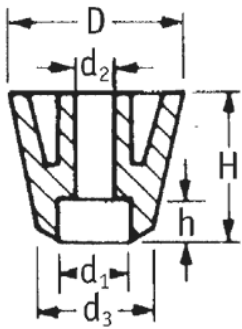

O-SOFG - Screw-On Feet

Rys. 1  
Fig. 1

Rys. 2  
Fig. 2

Details:

- **Material: LDPE, TPR or Natural Rubber**
- **Colour: black**
- TPR is recommended for excellent slip resistance
- Fit with screws (not supplied)
- Standard pack: see table

Symbol	Fig.	Height H	Ext. diameter D	d <sub>3</sub>	d <sub>2</sub>	d <sub>1</sub>	h	Material	Color	Standard pack
		[mm]	[mm]	[mm]	[mm]	[mm]	[mm]			[szt./pcs]
O-SOFG-2-080-220-3	2	8	22	19	10	3	6	natural rubber	black	300