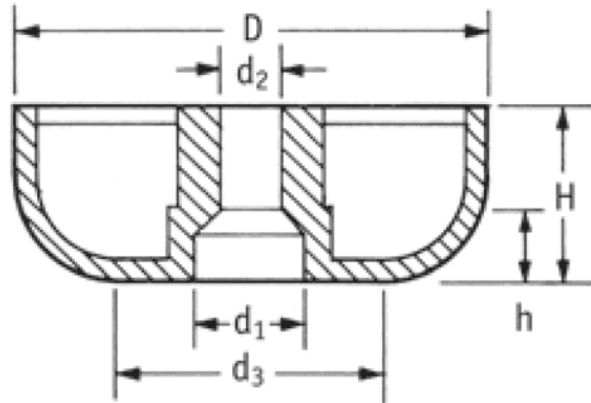

O-SOFG - Screw-On Feet

Rys. 1  
Fig. 1

Rys. 2  
Fig. 2

Details:

- **Material: LDPE, TPR or Natural Rubber**
- **Colour: black**
- TPR is recommended for excellent slip resistance
- Fit with screws (not supplied)
- Standard pack: see table

Symbol	Fig.	Height H	Ext. diameter D	d <sub>3</sub>	d <sub>2</sub>	d <sub>1</sub>	h	Material	Color	Standard pack
		[mm]	[mm]	[mm]	[mm]	[mm]	[mm]			[szt./pcs]
O-SOFG-2-080-220-3	2	8	22	19	10	3	6	natural rubber	black	300