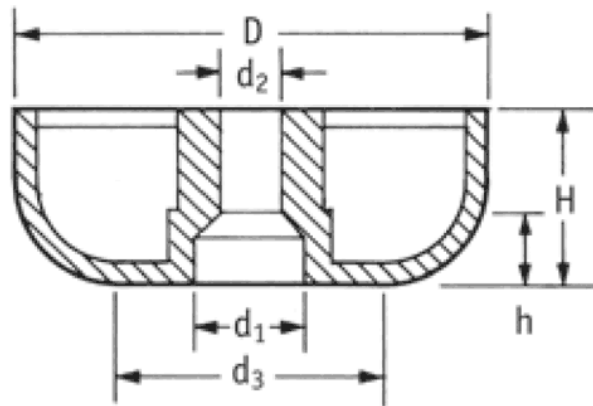

O-SOFG - Screw-On Feet

Rys. 1
Fig. 1

Rys. 2
Fig. 2

Details:

- **Material: LDPE, TPR or Natural Rubber**
- **Colour: black**
- TPR is recommended for excellent slip resistance
- Fit with screws (not supplied)
- Standard pack: see table

Symbol	Fig.	Height H	Ext. diameter D	d ₃	d ₂	d ₁	h	Material	Color	Standard pack
		[mm]	[mm]	[mm]	[mm]	[mm]	[mm]			[szt./pcs]
O-SOFG-2-080-190-3	2	8	19	16	7	3	6	natural rubber	black	425