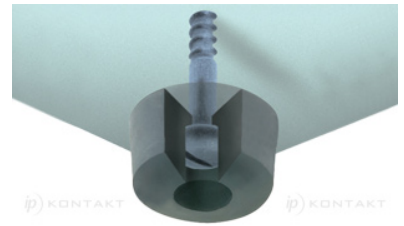

O-SOFG - Screw-On Feet

Rys. 1
Fig. 1

Rys. 2
Fig. 2

Details:

- **Material: LDPE, TPR or Natural Rubber**
- **Colour: black**
- TPR is recommended for excellent slip resistance
- Fit with screws (not supplied)
- Standard pack: see table

Symbol	Fig.	Height H	Ext. diameter D	d ₃	d ₂	d ₁	h	Material	Color	Standard pack
		[mm]	[mm]	[mm]	[mm]	[mm]	[mm]			[szt./pcs]
O-SOFG-2-080-190-3	2	8	19	16	7	3	6	natural rubber	black	425