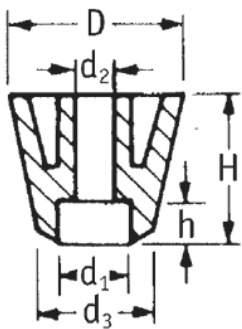

O-SOFG - Screw-On Feet

Rys. 1
Fig. 1

Rys. 2
Fig. 2

Details:

- **Material: LDPE, TPR or Natural Rubber**
- **Colour: black**
- TPR is recommended for excellent slip resistance
- Fit with screws (not supplied)
- Standard pack: see table

Symbol	Fig.	Height H	Ext. diameter D	d ₃	d ₂	d ₁	h	Material	Color	Standard pack
		[mm]	[mm]	[mm]	[mm]	[mm]	[mm]			[szt./pcs]
O-SOFG-2-080-190-3	2	8	19	16	7	3	6	natural rubber	black	425