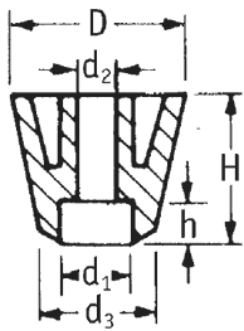

O-SOFG - Screw-On Feet

Rys. 1
Fig. 1

Rys. 2
Fig. 2

Details:

- **Material: LDPE, TPR or Natural Rubber**
- **Colour: black**
- TPR is recommended for excellent slip resistance
- Fit with screws (not supplied)
- Standard pack: see table

Symbol	Fig.	Height H	Ext. diameter D	d ₃	d ₂	d ₁	h	Material	Color	Standard pack
		[mm]	[mm]	[mm]	[mm]	[mm]	[mm]			[szt./pcs]
O-SOFG-1-254-222-2	1	25.4	22.2	12.7	8.7	4	14.3	TPR	black	3000