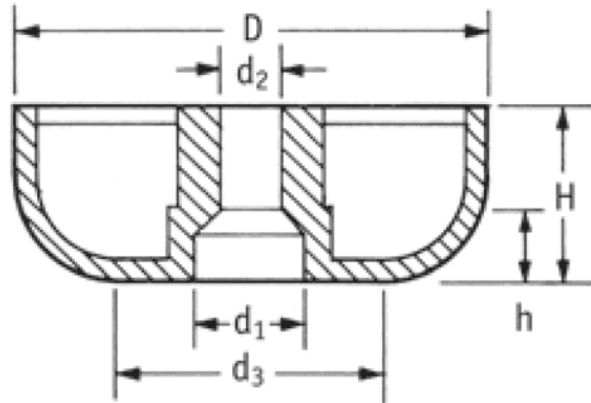

O-SOFG - Screw-On Feet

Rys. 1
Fig. 1

Rys. 2
Fig. 2

Details:

- **Material: LDPE, TPR or Natural Rubber**
- **Colour: black**
- TPR is recommended for excellent slip resistance
- Fit with screws (not supplied)
- Standard pack: see table

Symbol	Fig.	Height H	Ext. diameter D	d ₃	d ₂	d ₁	h	Material	Color	Standard pack
		[mm]	[mm]	[mm]	[mm]	[mm]	[mm]			[szt./pcs]
O-SOFG-1-254-222-2	1	25.4	22.2	12.7	8.7	4	14.3	TPR	black	3000