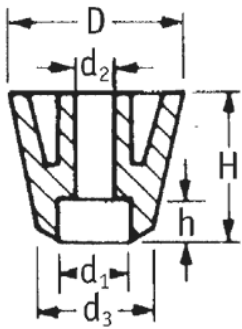

O-SOFG - Screw-On Feet

Rys. 1
Fig. 1

Rys. 2
Fig. 2

Details:

- **Material: LDPE, TPR or Natural Rubber**
- **Colour: black**
- TPR is recommended for excellent slip resistance
- Fit with screws (not supplied)
- Standard pack: see table

Symbol	Fig.	Height H	Ext. diameter D	d ₃	d ₂	d ₁	h	Material	Color	Standard pack
		[mm]	[mm]	[mm]	[mm]	[mm]	[mm]			[szt./pcs]
O-SOFG-1-254-222-1	1	25.4	22.2	12.7	8.7	4	14.3	LDPE	black	3000