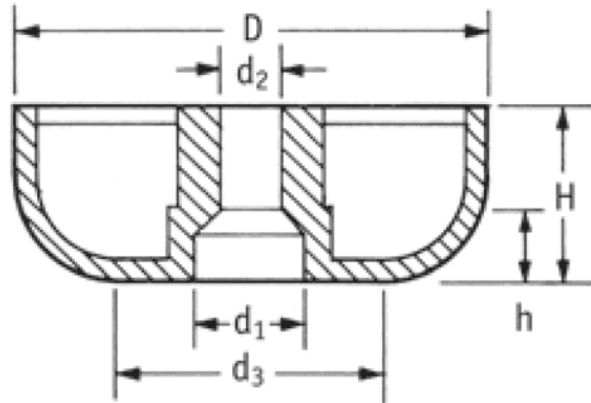

O-SOFG - Screw-On Feet

Rys. 1
Fig. 1

Rys. 2
Fig. 2

Details:

- **Material: LDPE, TPR or Natural Rubber**
- **Colour: black**
- TPR is recommended for excellent slip resistance
- Fit with screws (not supplied)
- Standard pack: see table

Symbol	Fig.	Height H	Ext. diameter D	d ₃	d ₂	d ₁	h	Material	Color	Standard pack
		[mm]	[mm]	[mm]	[mm]	[mm]	[mm]			[szt./pcs]
O-SOFG-1-254-222-1	1	25.4	22.2	12.7	8.7	4	14.3	LDPE	black	3000