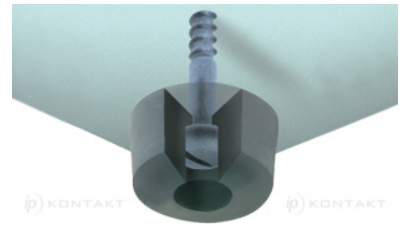

O-SOFG - Screw-On Feet

Rys. 1
Fig. 1

Rys. 2
Fig. 2

Details:

- **Material: LDPE, TPR or Natural Rubber**
- **Colour: black**
- TPR is recommended for excellent slip resistance
- Fit with screws (not supplied)
- Standard pack: see table

| Symbol | Fig. | Height H | Ext. diameter D | d ₃ | d ₂ | d ₁ | h | Material | Color | Standard pack |
|--------------------|------|----------|-----------------|----------------|----------------|----------------|------|----------|-------|---------------|
| | | [mm] | [mm] | [mm] | [mm] | [mm] | [mm] | | | [szt./pcs] |
| O-SOFG-1-182-185-2 | 1 | 18.2 | 18.5 | 17.5 | 8.5 | 4.8 | 7.9 | TPR | black | 2000 |