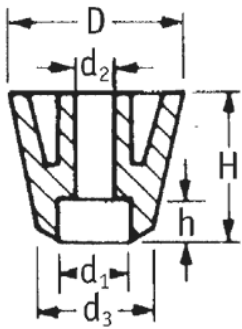

O-SOFG - Screw-On Feet

Rys. 1
Fig. 1

Rys. 2
Fig. 2

Details:

- **Material: LDPE, TPR or Natural Rubber**
- **Colour: black**
- TPR is recommended for excellent slip resistance
- Fit with screws (not supplied)
- Standard pack: see table

| Symbol | Fig. | Height H | Ext. diameter D | d ₃ | d ₂ | d ₁ | h | Material | Color | Standard pack |
|--------------------|------|----------|-----------------|----------------|----------------|----------------|------|----------|-------|---------------|
| | | [mm] | [mm] | [mm] | [mm] | [mm] | [mm] | | | [szt./pcs] |
| O-SOFG-1-182-185-2 | 1 | 18.2 | 18.5 | 17.5 | 8.5 | 4.8 | 7.9 | TPR | black | 2000 |