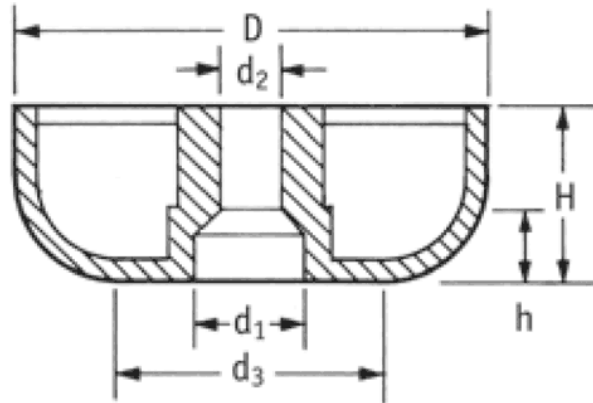

O-SOFG - Screw-On Feet

Rys. 1
Fig. 1

Rys. 2
Fig. 2

Details:

- **Material: LDPE, TPR or Natural Rubber**
- **Colour: black**
- TPR is recommended for excellent slip resistance
- Fit with screws (not supplied)
- Standard pack: see table

| Symbol | Fig. | Height H | Ext. diameter D | d ₃ | d ₂ | d ₁ | h | Material | Color | Standard pack |
|--------------------|------|----------|-----------------|----------------|----------------|----------------|------|----------|-------|---------------|
| | | [mm] | [mm] | [mm] | [mm] | [mm] | [mm] | | | [szt./pcs] |
| O-SOFG-1-182-185-2 | 1 | 18.2 | 18.5 | 17.5 | 8.5 | 4.8 | 7.9 | TPR | black | 2000 |