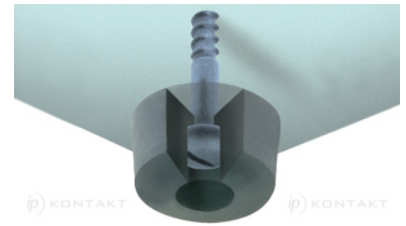

O-SOFG - Screw-On Feet

Rys. 1  
Fig. 1

Rys. 2  
Fig. 2

Details:

- **Material: LDPE, TPR or Natural Rubber**
- **Colour: black**
- TPR is recommended for excellent slip resistance
- Fit with screws (not supplied)
- Standard pack: see table

Symbol	Fig.	Height H	Ext. diameter D	d <sub>3</sub>	d <sub>2</sub>	d <sub>1</sub>	h	Material	Color	Standard pack
		[mm]	[mm]	[mm]	[mm]	[mm]	[mm]			[szt./pcs]
O-SOFG-1-182-185-1	1	18.2	18.5	17.5	8.5	4.8	7.9	LDPE	black	2000