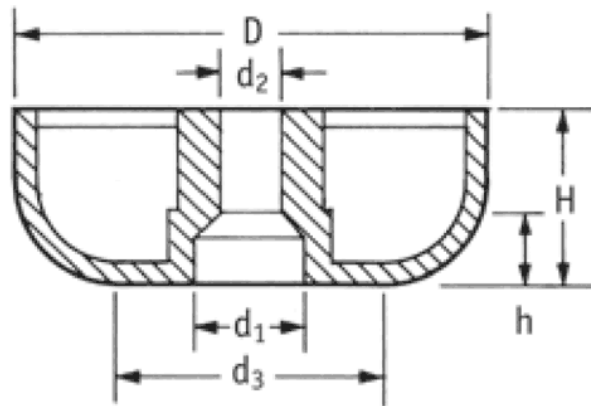

O-SOFG - Screw-On Feet

Rys. 1  
Fig. 1

Rys. 2  
Fig. 2

Details:

- **Material: LDPE, TPR or Natural Rubber**
- **Colour: black**
- TPR is recommended for excellent slip resistance
- Fit with screws (not supplied)
- Standard pack: see table

Symbol	Fig.	Height H	Ext. diameter D	d <sub>3</sub>	d <sub>2</sub>	d <sub>1</sub>	h	Material	Color	Standard pack
		[mm]	[mm]	[mm]	[mm]	[mm]	[mm]			[szt./pcs]
O-SOFG-1-182-185-1	1	18.2	18.5	17.5	8.5	4.8	7.9	LDPE	black	2000