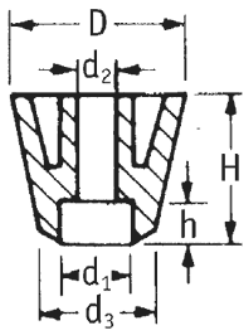

O-SOFG - Screw-On Feet

Rys. 1  
Fig. 1

Rys. 2  
Fig. 2

Details:

- **Material: LDPE, TPR or Natural Rubber**
- **Colour: black**
- TPR is recommended for excellent slip resistance
- Fit with screws (not supplied)
- Standard pack: see table

Symbol	Fig.	Height H	Ext. diameter D	d <sub>3</sub>	d <sub>2</sub>	d <sub>1</sub>	h	Material	Color	Standard pack
		[mm]	[mm]	[mm]	[mm]	[mm]	[mm]			[szt./pcs]
O-SOFG-1-182-185-1	1	18.2	18.5	17.5	8.5	4.8	7.9	LDPE	black	2000