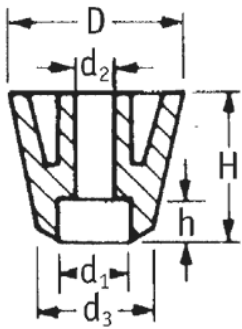

O-SOFG - Screw-On Feet

Rys. 1
Fig. 1

Rys. 2
Fig. 2

Details:

- **Material: LDPE, TPR or Natural Rubber**
- **Colour: black**
- TPR is recommended for excellent slip resistance
- Fit with screws (not supplied)
- Standard pack: see table

Symbol	Fig.	Height H	Ext. diameter D	d ₃	d ₂	d ₁	h	Material	Color	Standard pack
		[mm]	[mm]	[mm]	[mm]	[mm]	[mm]			[szt./pcs]
O-SOFG-1-159-190-2	1	15.9	19	12.7	7.9	4	4.8	TPR	black	5000