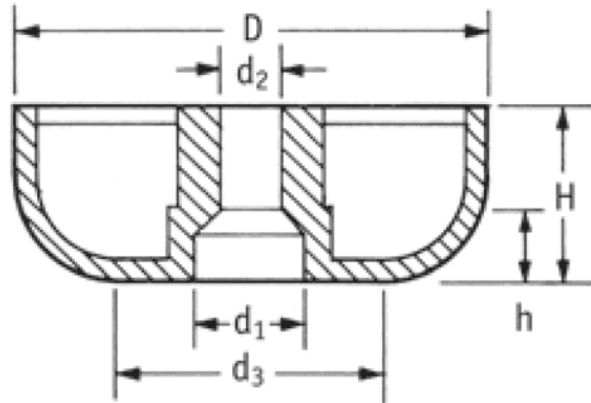

O-SOFG - Screw-On Feet

Rys. 1
Fig. 1

Rys. 2
Fig. 2

Details:

- **Material: LDPE, TPR or Natural Rubber**
- **Colour: black**
- TPR is recommended for excellent slip resistance
- Fit with screws (not supplied)
- Standard pack: see table

Symbol	Fig.	Height H	Ext. diameter D	d ₃	d ₂	d ₁	h	Material	Color	Standard pack
		[mm]	[mm]	[mm]	[mm]	[mm]	[mm]			[szt./pcs]
O-SOFG-1-159-190-2	1	15.9	19	12.7	7.9	4	4.8	TPR	black	5000