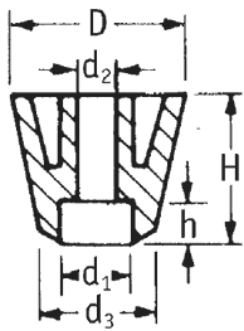

O-SOFG - Screw-On Feet

Rys. 1  
Fig. 1

Rys. 2  
Fig. 2

Details:

- **Material: LDPE, TPR or Natural Rubber**
- **Colour: black**
- TPR is recommended for excellent slip resistance
- Fit with screws (not supplied)
- Standard pack: see table

Symbol	Fig.	Height H	Ext. diameter D	d <sub>3</sub>	d <sub>2</sub>	d <sub>1</sub>	h	Material	Color	Standard pack
		[mm]	[mm]	[mm]	[mm]	[mm]	[mm]			[szt./pcs]
O-SOFG-1-159-190-1	1	15.9	19	12.7	7.9	4	4.8	LDPE	black	5000