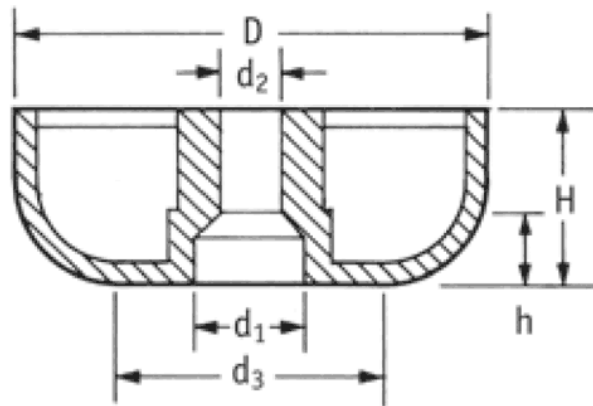

O-SOFG - Screw-On Feet

Rys. 1  
Fig. 1

Rys. 2  
Fig. 2

Details:

- **Material: LDPE, TPR or Natural Rubber**
- **Colour: black**
- TPR is recommended for excellent slip resistance
- Fit with screws (not supplied)
- Standard pack: see table

Symbol	Fig.	Height H	Ext. diameter D	d <sub>3</sub>	d <sub>2</sub>	d <sub>1</sub>	h	Material	Color	Standard pack
		[mm]	[mm]	[mm]	[mm]	[mm]	[mm]			[szt./pcs]
O-SOFG-1-159-190-1	1	15.9	19	12.7	7.9	4	4.8	LDPE	black	5000