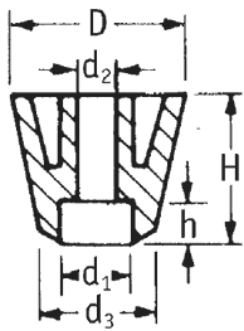

O-SOFG - Screw-On Feet

Rys. 1  
Fig. 1

Rys. 2  
Fig. 2

Details:

- **Material: LDPE, TPR or Natural Rubber**
- **Colour: black**
- TPR is recommended for excellent slip resistance
- Fit with screws (not supplied)
- Standard pack: see table

Symbol	Fig.	Height H	Ext. diameter D	d <sub>3</sub>	d <sub>2</sub>	d <sub>1</sub>	h	Material	Color	Standard pack
		[mm]	[mm]	[mm]	[mm]	[mm]	[mm]			[szt./pcs]
O-SOFG-1-119-198-2	1	11.9	19.8	18.2	9.5	4.7	6.3	TPR	black	5000