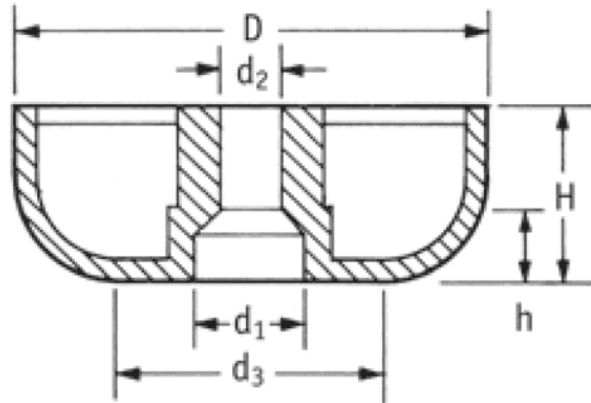

O-SOFG - Screw-On Feet

Rys. 1  
Fig. 1

Rys. 2  
Fig. 2

Details:

- **Material: LDPE, TPR or Natural Rubber**
- **Colour: black**
- TPR is recommended for excellent slip resistance
- Fit with screws (not supplied)
- Standard pack: see table

Symbol	Fig.	Height H	Ext. diameter D	d <sub>3</sub>	d <sub>2</sub>	d <sub>1</sub>	h	Material	Color	Standard pack
		[mm]	[mm]	[mm]	[mm]	[mm]	[mm]			[szt./pcs]
O-SOFG-1-119-198-2	1	11.9	19.8	18.2	9.5	4.7	6.3	TPR	black	5000