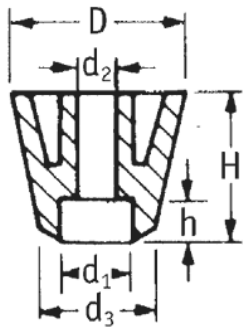

O-SOFG - Screw-On Feet

Rys. 1  
Fig. 1

Rys. 2  
Fig. 2

Details:

- **Material: LDPE, TPR or Natural Rubber**
- **Colour: black**
- TPR is recommended for excellent slip resistance
- Fit with screws (not supplied)
- Standard pack: see table

Symbol	Fig.	Height H	Ext. diameter D	d <sub>3</sub>	d <sub>2</sub>	d <sub>1</sub>	h	Material	Color	Standard pack
		[mm]	[mm]	[mm]	[mm]	[mm]	[mm]			[szt./pcs]
O-SOFG-1-119-198-1	1	11.9	19.8	18.2	9.5	4.7	6.3	LDPE	black	5000