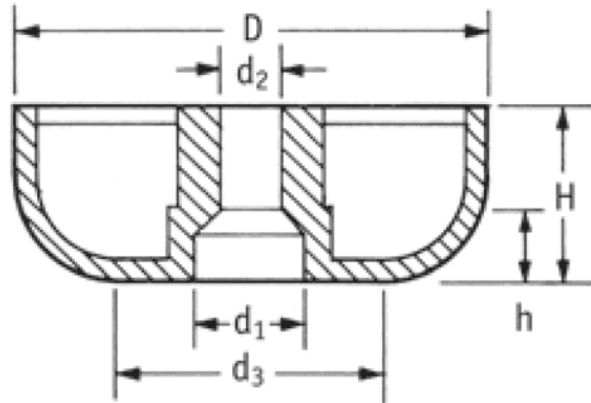

O-SOFG - Screw-On Feet

Rys. 1  
Fig. 1

Rys. 2  
Fig. 2

Details:

- **Material: LDPE, TPR or Natural Rubber**
- **Colour: black**
- TPR is recommended for excellent slip resistance
- Fit with screws (not supplied)
- Standard pack: see table

Symbol	Fig.	Height H	Ext. diameter D	d <sub>3</sub>	d <sub>2</sub>	d <sub>1</sub>	h	Material	Color	Standard pack
		[mm]	[mm]	[mm]	[mm]	[mm]	[mm]			[szt./pcs]
O-SOFG-1-119-198-1	1	11.9	19.8	18.2	9.5	4.7	6.3	LDPE	black	5000