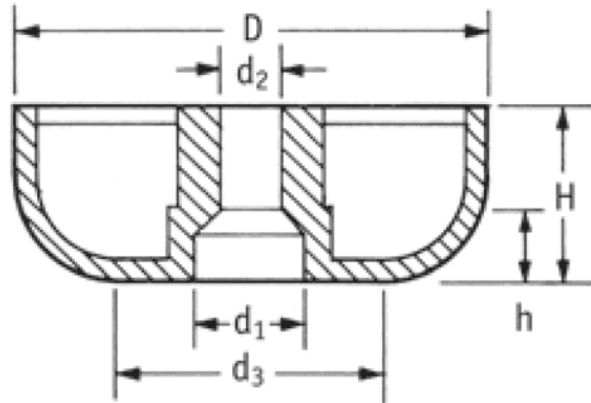

## O-SOFG - Screw-On Feet

**Rys. 1**  
Fig. 1

**Rys. 2**  
Fig. 2

**Details:**

- **Material: LDPE, TPR or Natural Rubber**
- **Colour: black**
- TPR is recommended for excellent slip resistance
- Fit with screws (not supplied)
- Standard pack: see table

Symbol	Fig.	Height H	Ext. diameter D	d <sub>3</sub>	d <sub>2</sub>	d <sub>1</sub>	h	Material	Color	Standard pack
		[mm]	[mm]	[mm]	[mm]	[mm]	[mm]			[szt./pcs]
O-SOFG-1-113-193-2	1	11.3	19.3	18	7.5	3.2	7.9	TPR	black	5000