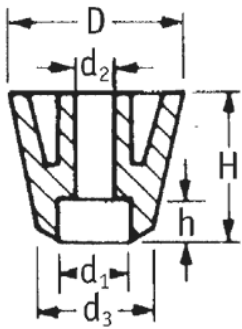

## O-SOFG - Screw-On Feet

**Rys. 1**  
Fig. 1

**Rys. 2**  
Fig. 2

**Details:**

- **Material: LDPE, TPR or Natural Rubber**
- **Colour: black**
- TPR is recommended for excellent slip resistance
- Fit with screws (not supplied)
- Standard pack: see table

Symbol	Fig.	Height H	Ext. diameter D	d <sub>3</sub>	d <sub>2</sub>	d <sub>1</sub>	h	Material	Color	Standard pack
		[mm]	[mm]	[mm]	[mm]	[mm]	[mm]			[szt./pcs]
O-SOFG-1-113-193-2	1	11.3	19.3	18	7.5	3.2	7.9	TPR	black	5000