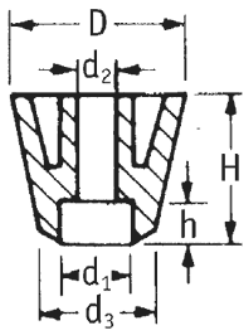

O-SOFG - Screw-On Feet

Rys. 1
Fig. 1

Rys. 2
Fig. 2

Details:

- **Material: LDPE, TPR or Natural Rubber**
- **Colour: black**
- TPR is recommended for excellent slip resistance
- Fit with screws (not supplied)
- Standard pack: see table

Symbol	Fig.	Height H	Ext. diameter D	d ₃	d ₂	d ₁	h	Material	Color	Standard pack
		[mm]	[mm]	[mm]	[mm]	[mm]	[mm]			[szt./pcs]
O-SOFG-1-113-193-1	1	11.3	19.3	18	7.5	3.2	7.9	LDPE	black	5000