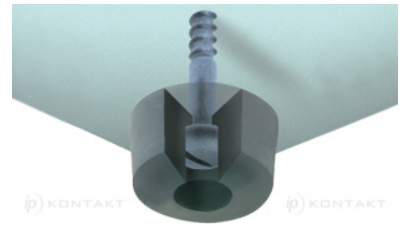

O-SOFG - Screw-On Feet

Rys. 1
Fig. 1

Rys. 2
Fig. 2

Details:

- **Material: LDPE, TPR or Natural Rubber**
- **Colour: black**
- TPR is recommended for excellent slip resistance
- Fit with screws (not supplied)
- Standard pack: see table

Symbol	Fig.	Height H	Ext. diameter D	d ₃	d ₂	d ₁	h	Material	Color	Standard pack
		[mm]	[mm]	[mm]	[mm]	[mm]	[mm]			[szt./pcs]
O-SOFG-1-113-193-1	1	11.3	19.3	18	7.5	3.2	7.9	LDPE	black	5000