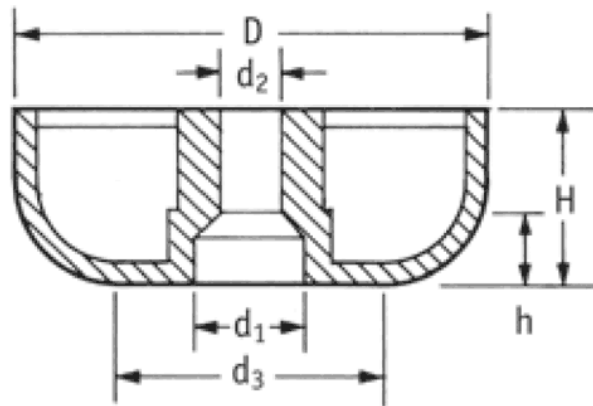

O-SOFG - Screw-On Feet

Rys. 1
Fig. 1

Rys. 2
Fig. 2

Details:

- **Material: LDPE, TPR or Natural Rubber**
- **Colour: black**
- TPR is recommended for excellent slip resistance
- Fit with screws (not supplied)
- Standard pack: see table

Symbol	Fig.	Height H	Ext. diameter D	d ₃	d ₂	d ₁	h	Material	Color	Standard pack
		[mm]	[mm]	[mm]	[mm]	[mm]	[mm]			[szt./pcs]
O-SOFG-1-113-193-1	1	11.3	19.3	18	7.5	3.2	7.9	LDPE	black	5000