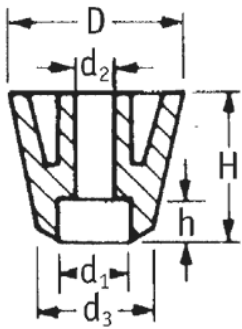

O-SOFG - Screw-On Feet

Rys. 1  
Fig. 1

Rys. 2  
Fig. 2

Details:

- **Material: LDPE, TPR or Natural Rubber**
- **Colour: black**
- TPR is recommended for excellent slip resistance
- Fit with screws (not supplied)
- Standard pack: see table

Symbol	Fig.	Height H	Ext. diameter D	d <sub>3</sub>	d <sub>2</sub>	d <sub>1</sub>	h	Material	Color	Standard pack
		[mm]	[mm]	[mm]	[mm]	[mm]	[mm]			[szt./pcs]
O-SOFG-1-095-164-2	1	9.5	16.4	16.4	6.4	4	5.6	TPR	black	10000