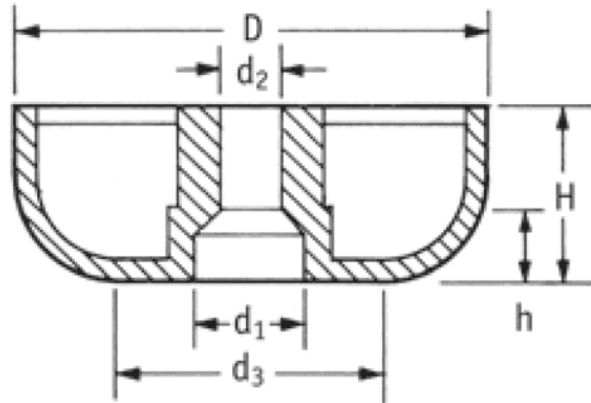

O-SOFG - Screw-On Feet

Rys. 1  
Fig. 1

Rys. 2  
Fig. 2

Details:

- **Material: LDPE, TPR or Natural Rubber**
- **Colour: black**
- TPR is recommended for excellent slip resistance
- Fit with screws (not supplied)
- Standard pack: see table

Symbol	Fig.	Height H	Ext. diameter D	d <sub>3</sub>	d <sub>2</sub>	d <sub>1</sub>	h	Material	Color	Standard pack
		[mm]	[mm]	[mm]	[mm]	[mm]	[mm]			[szt./pcs]
O-SOFG-1-095-164-2	1	9.5	16.4	16.4	6.4	4	5.6	TPR	black	10000